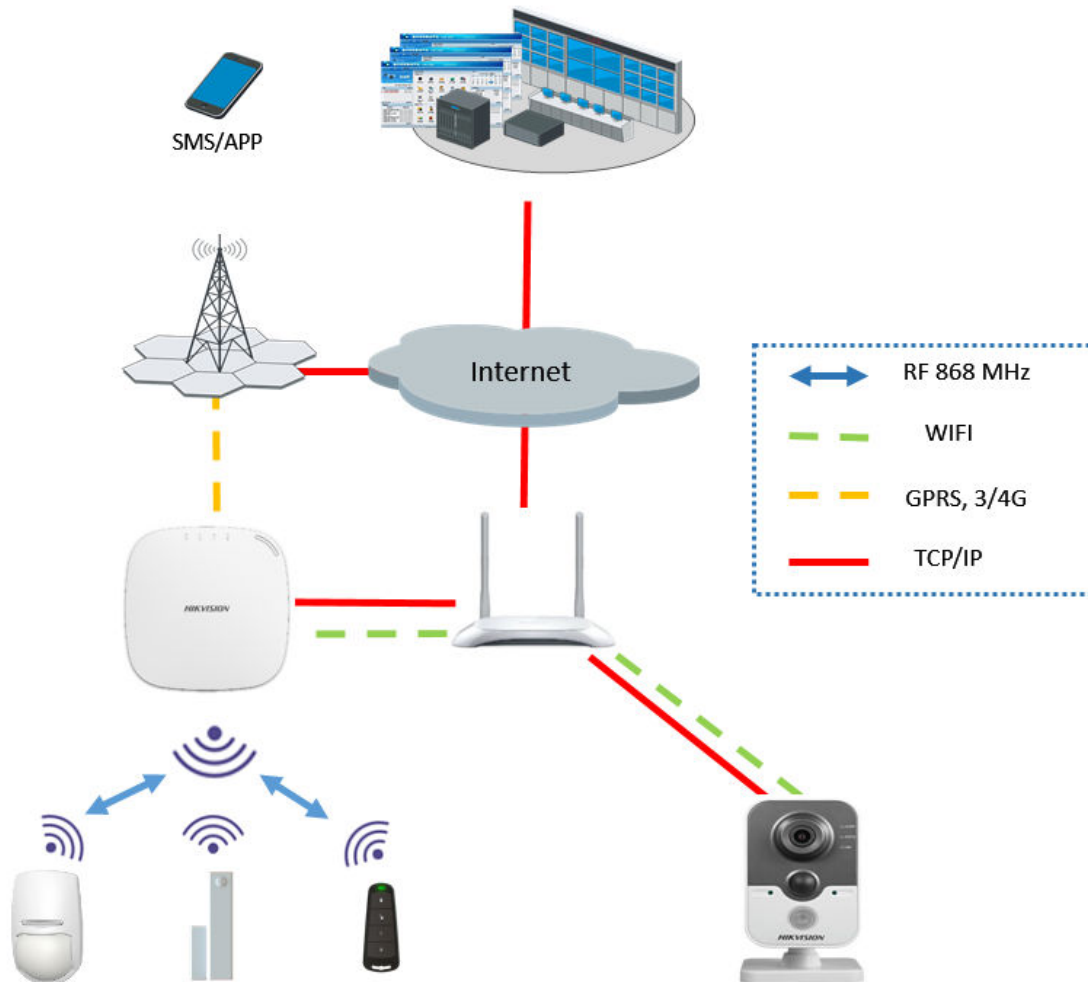

- AES-128-bit data encryption
- Supports LED indicator to indicates system status
- 4520 mAh lithium backup battery, supports up to 12h power supply

Typical Application