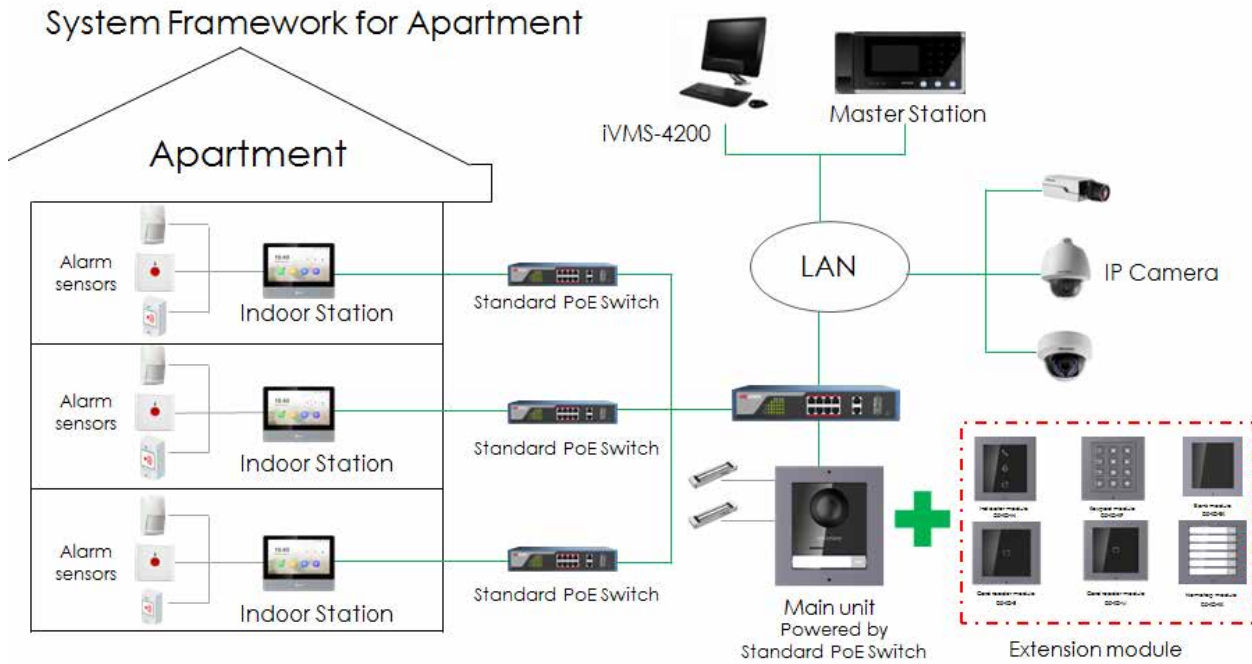

Typical Application

System Framework for Apartment