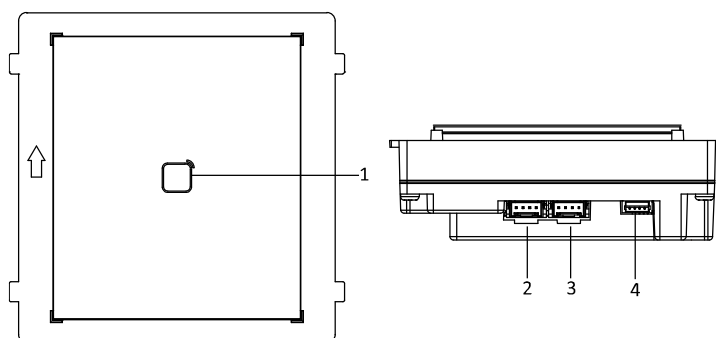

## Specification

Model		DS-KD-M	DS-KD-E
System parameters	Processor	Embedded MCU Processor	
	Internal card reader	Built-in Card Reader	
Interfaces	Module-connecting	2(1 Input, 1 Output)	
General	Card type	Mifare Card	EM Card
	DIP switch	8	
	Power input	12 VDC(Powered by the other module)	
	Power output	12 VDC(Powered for the other module)	
	Power consumption	≤2 W	
	Working temperature	-40° C to +60° C(-40° F to 140° F)	
	Working humidity	10% to 95%	
	IP protection level	IP65	
	Installation	Flush Mounting, Surface Mounting	
	Dimensions (L × W × H)	98.5 mm × 100 mm × 33.7 mm (3.87" × 3.95" × 1.33")	

## Appearance and Interface

No.	Description
1	Card Reading Area
2	Module-connecting Interface(output)
3	Module-connecting Interface(input)
4	Debug Port