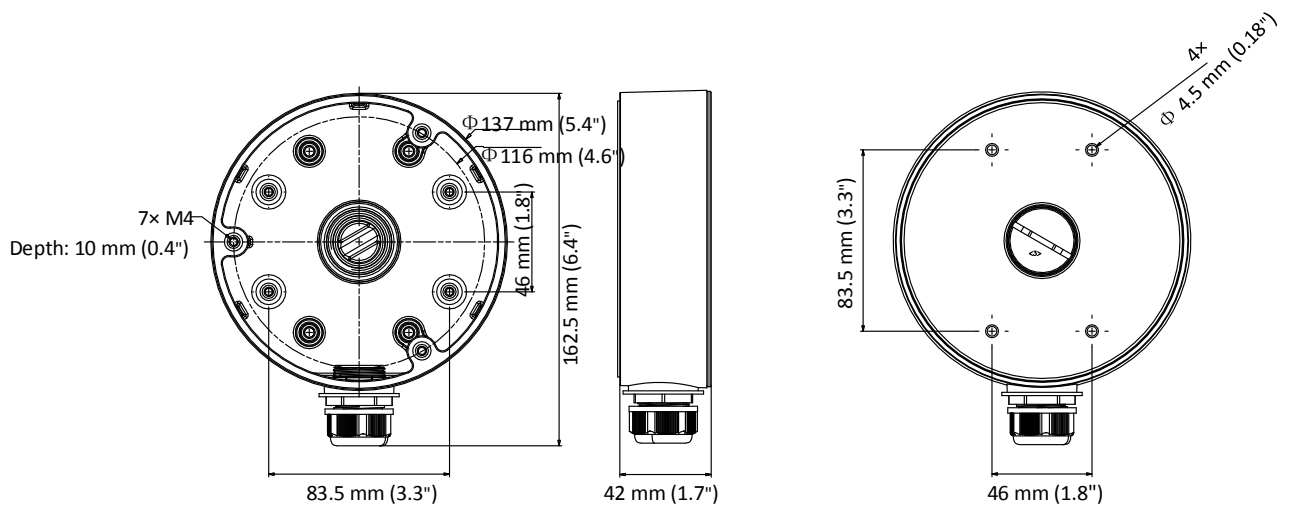

## DS-1280ZJ-DM21

Junction Box for Dome Camera

### Features

- Aluminum alloy material with surface spray treatment
- Side inlet and bottom inlet
- The bottom waterproof cover and the side gland nut are interchangeable
- Waterproof design

### Dimension

### Parameter

Model	DS-1280ZJ-DM21
Parameters	Junction Box for Dome Camera
Appearance	Hikvision White
Material	Aluminum Alloy
Dimension	$\Phi 137$ mm $\times$ 42 mm (5.4" $\times$ 1.7")
Weight	280 g (0.62 lb.)